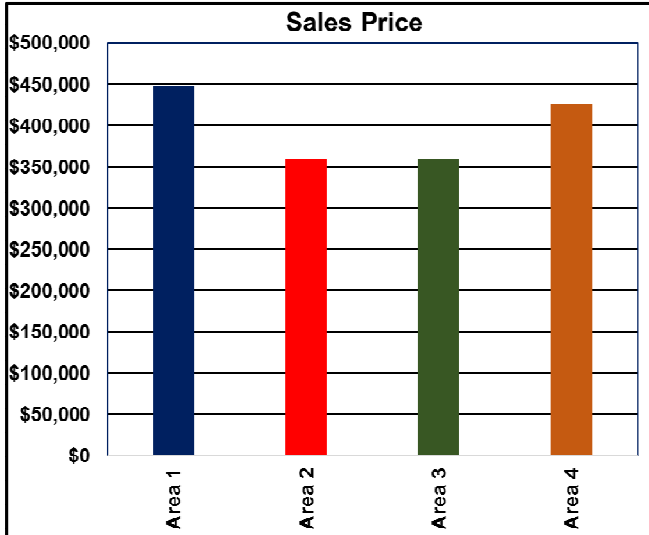

Area 3 is Grass Valley, Peardale and Chicago Park.

Area 4 is Alta Sierra, LOP, Big Oak Valley, McCartney, Smartsville and South County. 01/03/2018.

Don Machholz | Don's Appraisals

Certified Residential Appraiser