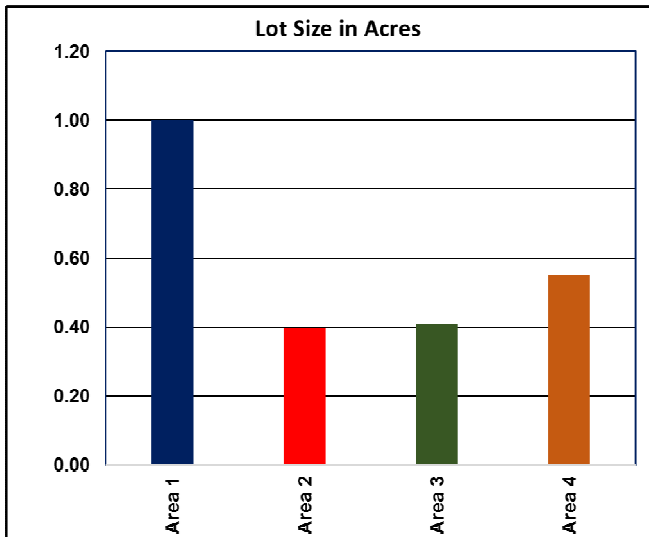

The Past Year in Nevada County Neighborhoods

Here we look at properties in western Nevada County.

Area 1 is Nevada City, Cascade Shores, Camptonville, High Country/Washington and North San Juan.

Area 2 is Penn Valley, LWW, Big Oak Valley, McCartney, Rough and Ready, and Smartsville.

Area 3 is Grass Valley, Peardale and Chicago Park.

Area 4 is Alta Sierra, LOP, Big Oak Valley, McCartney, Smartsville and South County. 01/03/2018.

Don Machholz | Don's Appraisals

Certified Residential Appraiser