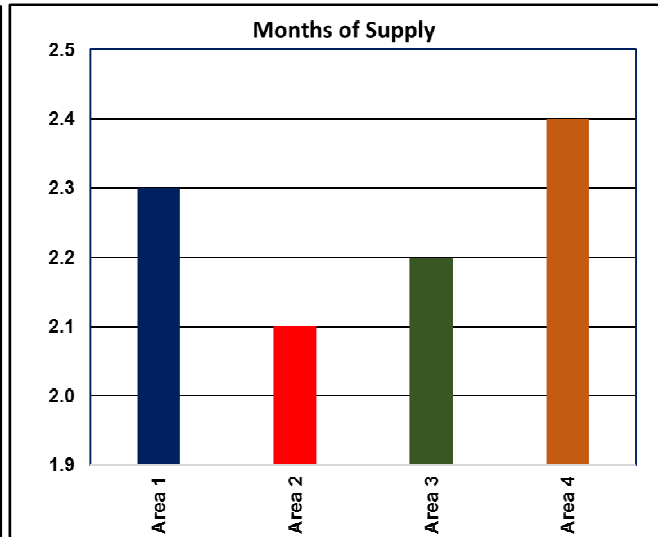

The Past Year in Nevada County Neighborhoods

Here we look at properties in western Nevada County.

Area 1 is Nevada City, Cascade Shores, Camptonville, High Country/Washington and North San Juan.

Area 2 is Penn Valley, LWW, Big Oak Valley, McCartney, Rough and Ready, and Smartsville.

Area 3 is Grass Valley, Peardale and Chicago Park.

Area 4 is Alta Sierra, LOP, Big Oak Valley, McCartney, Smartsville and South County. 01/03/2018.

Don Machholz | Don's Appraisals

Certified Residential Appraiser

List price appraisals to help set/reset price of house for about $300

Other types of appraisals also available

Office: 530.320.8204

Email: dontheppraiser@aol.com

Website: donsappraisals.com

Go to my web site for past issues of these handouts