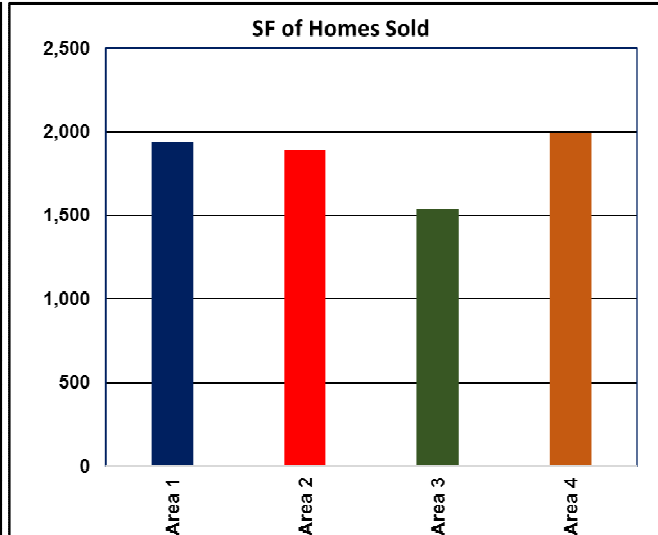

The Past Year in Nevada County Neighborhoods

Here we look at properties in western Nevada County.

Area 1 is Nevada City, Cascade Shores, Camptonville, High Country/Washington and North San Juan.

Area 2 is Penn Valley, LWW, Big Oak Valley, McCartney, Rough and Ready, and Smartsville.

Area 3 is Grass Valley, Peardale and Chicago Park.

Area 4 is Alta Sierra, LOP, Big Oak Valley, McCartney, Smartsville and South County. 01/03/2018.

Don Machholz | Don's Appraisals

Certified Residential Appraiser