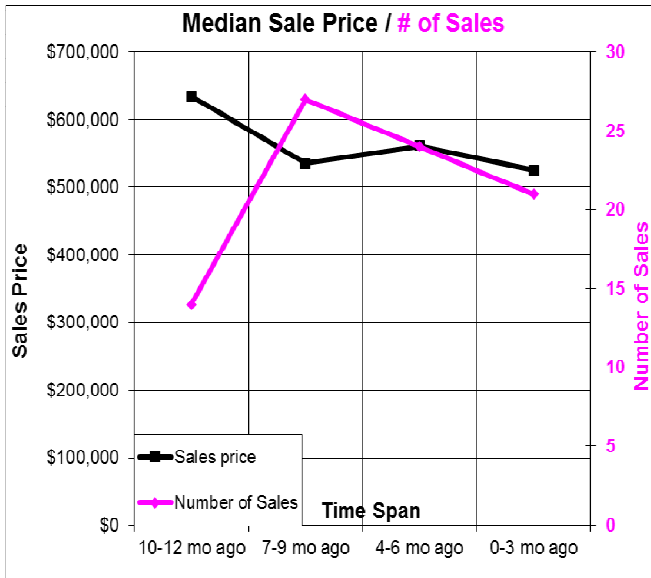

## The Past Year in Newcastle

Here we look at properties in Newcastle (area 12658) for the past year. Above we have the \$/SF graph. Below we have the median sales price and the number of sales each quarter. At below right we have the inventory analysis. 12/14/2017.