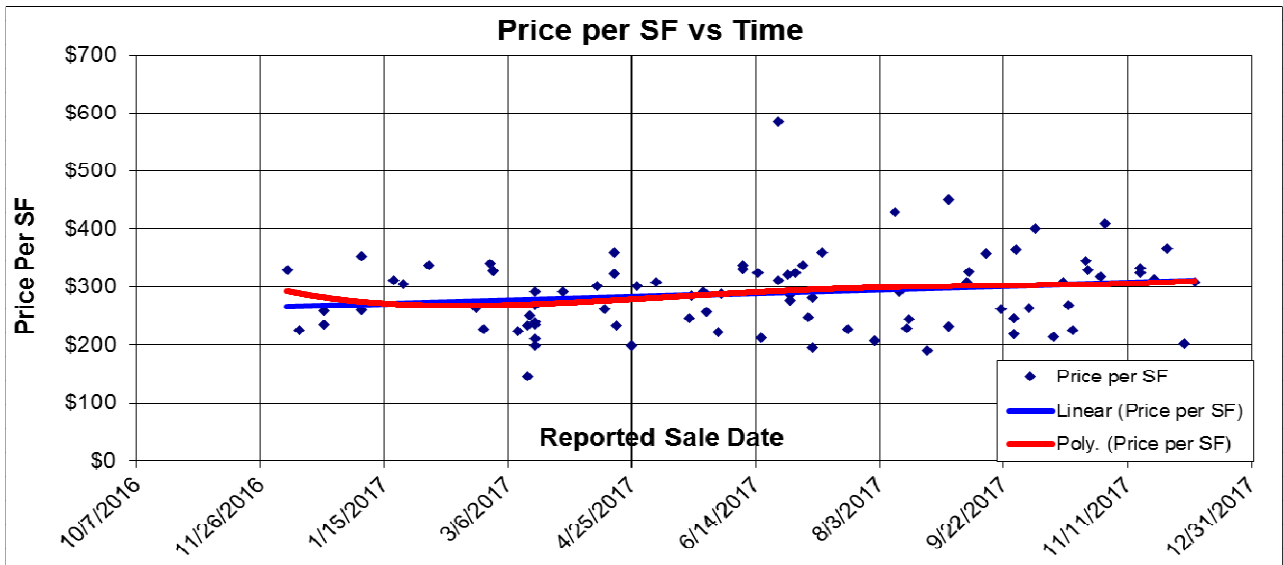

## The Past Year in Newcastle

Here we look at properties in Newcastle (area 12658) for the past year. Above we have the \$/SF graph. Below we have the median sales price and the number of sales each quarter. At below right we have the inventory analysis. 12/14/2017.