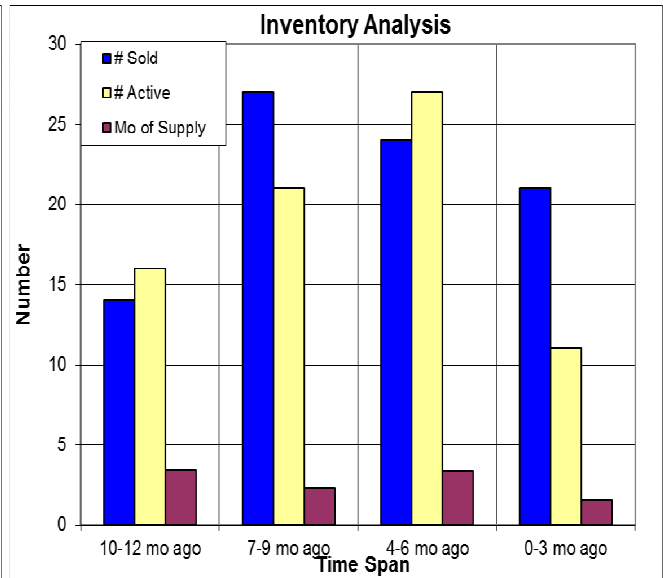

## The Past Year in Newcastle

Here we look at properties in Newcastle (area 12658) for the past year. Above we have the \$/SF graph. Below we have the median sales price and the number of sales each quarter. At below right we have the inventory analysis. 12/14/2017.