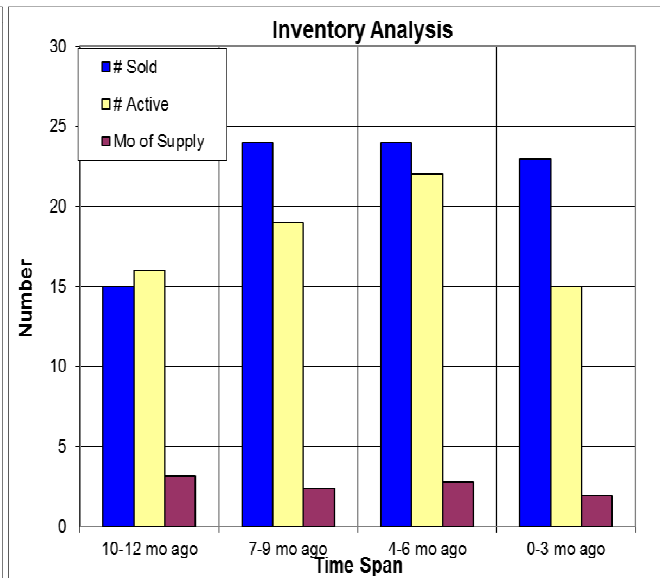

The Past Year in Newcastle

Here we look at properties in Newcastle (area 12658) for the past year. Above we have a new graph, the SF of homes bought through the past year. Below we have the median sales price and the number of sales each quarter. At below right we have the inventory analysis. 11/02/2017.