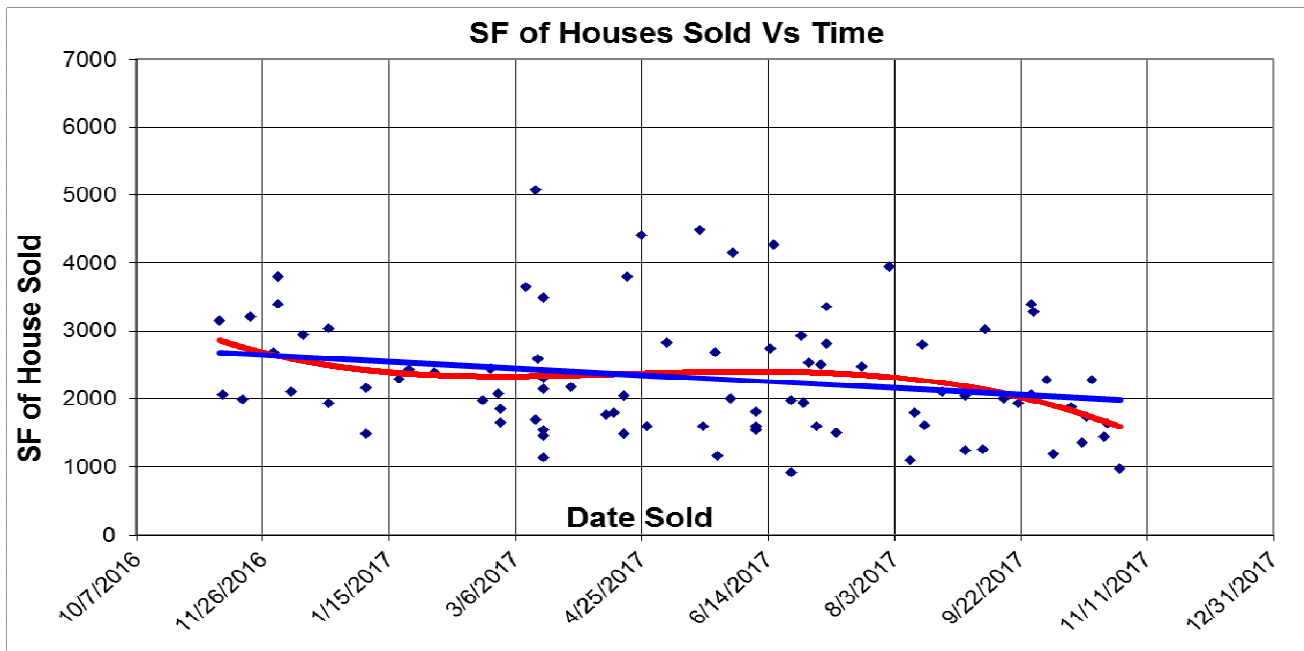

The Past Year in Newcastle

Here we look at properties in Newcastle (area 12658) for the past year. Above we have a new graph, the SF of homes bought through the past year. Below we have the median sales price and the number of sales each quarter. At below right we have the inventory analysis. 11/02/2017.