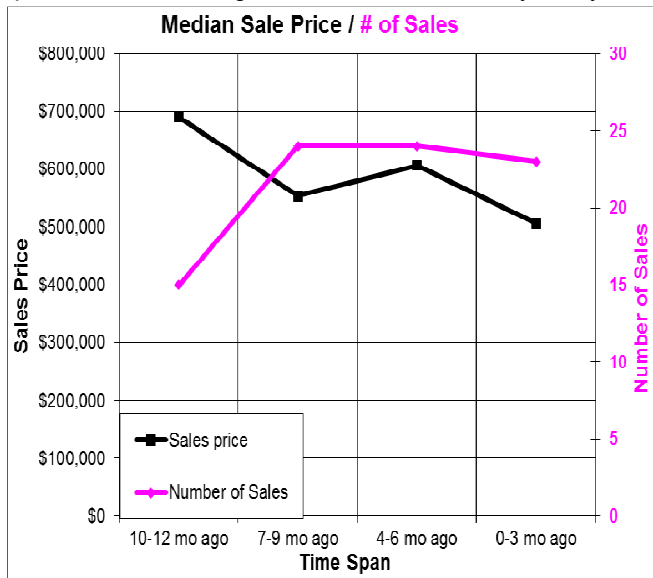

The Past Year in Newcastle

Here we look at properties in Newcastle (area 12658) for the past year. Above we have a new graph, the SF of homes bought through the past year. Below we have the median sales price and the number of sales each quarter. At below right we have the inventory analysis. 11/02/2017.