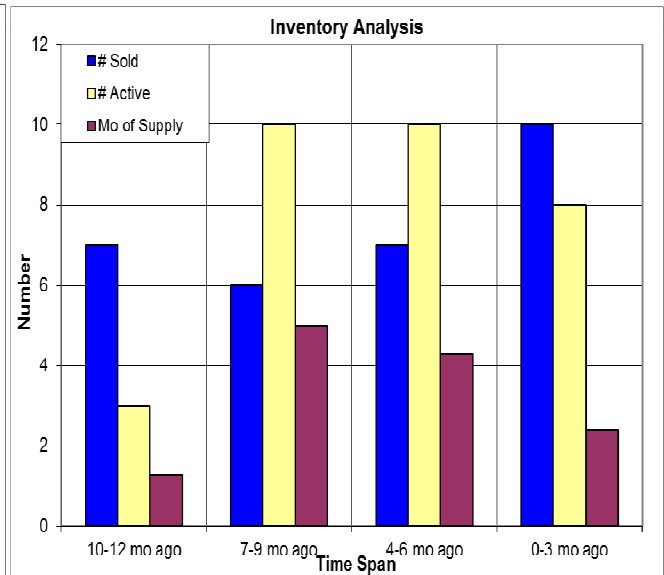

The Past Year in the Peardale/Chicago Park Area

Here we look at properties in Peardale and Chicago Park. The price per SF increased then decreased the past year. At below left we have the median sales price and the number of sales each quarter. At below right we have the inventory analysis. 10/11/2017.