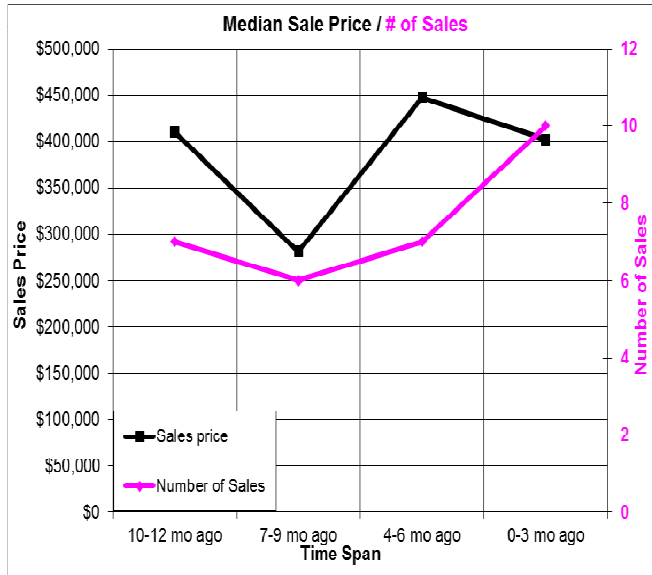

The Past Year in the Peardale/Chicago Park Area

Here we look at properties in Peardale and Chicago Park. The price per SF increased then decreased the past year. At below left we have the median sales price and the number of sales each quarter. At below right we have the inventory analysis. 10/11/2017.