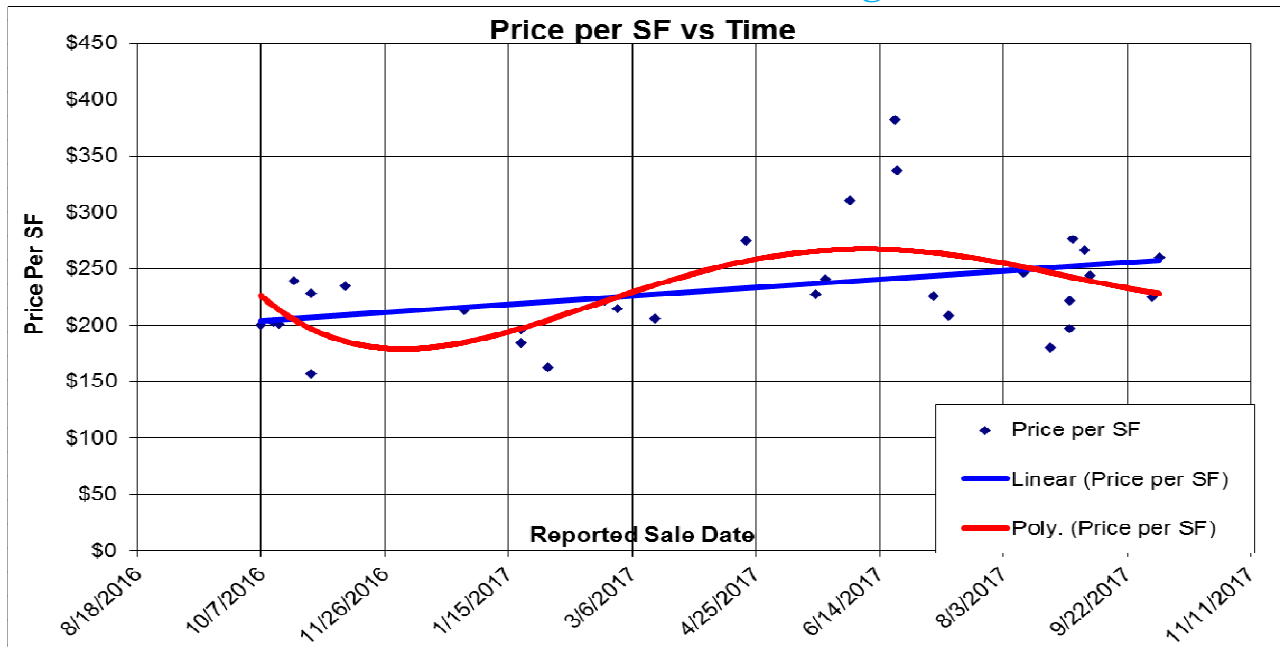

The Past Year in the Peardale/Chicago Park Area

Here we look at properties in Peardale and Chicago Park. The price per SF increased then decreased the past year. At below left we have the median sales price and the number of sales each quarter. At below right we have the inventory analysis. 10/11/2017.