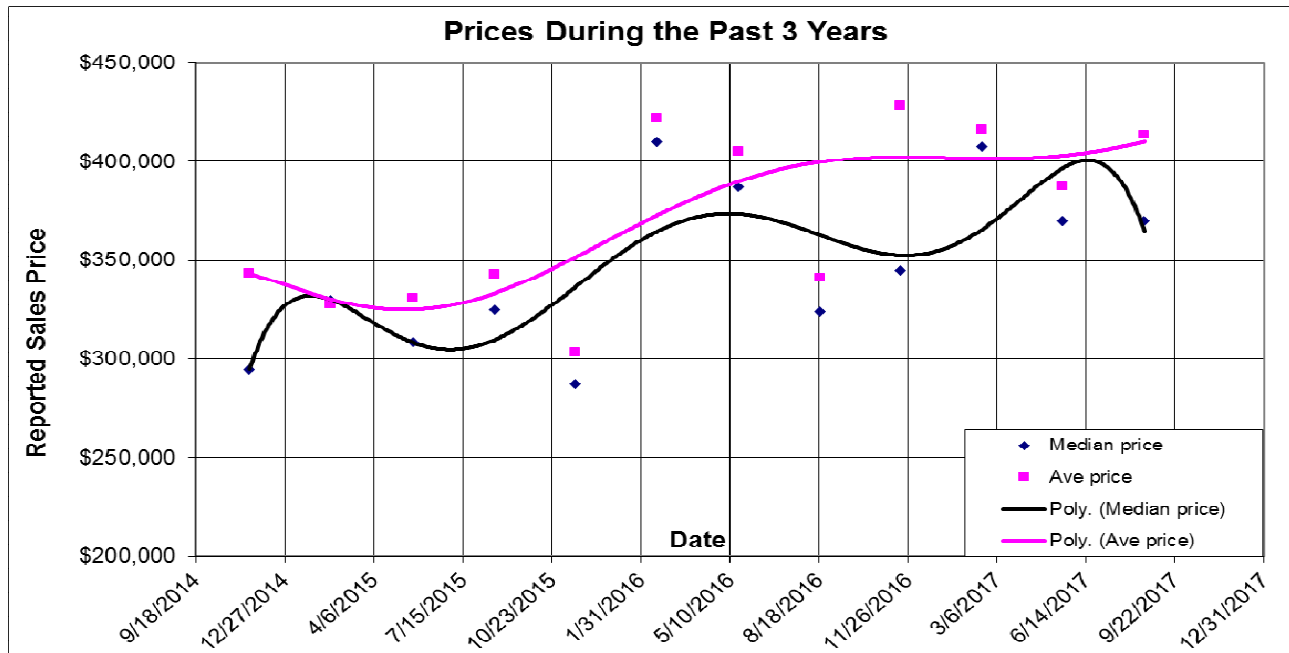

The Past Year in Area 2 minus LWW, Three Years

Here we look at properties in Area #2 (Penn Valley, McCourtney, Rough and Ready and Smartsville) minus the Lake Wildwood subdivision for the past three years. The overall price per quarter is above, the number of sales for each quarter is below. 10/04/2017.