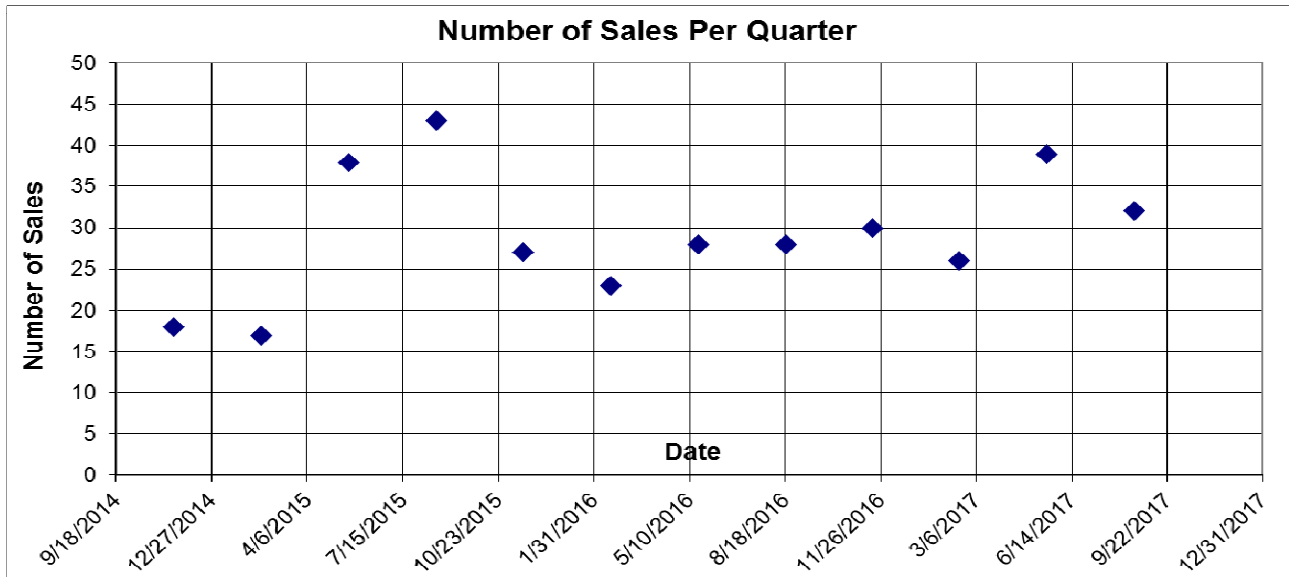

The Past Year in Area 2 minus LWW, Three Years

Here we look at properties in Area #2 (Penn Valley, McCourtney, Rough and Ready and Smartsville) minus the Lake Wildwood subdivision for the past three years. The overall price per quarter is above, the number of sales for each quarter is below. 10/04/2017.