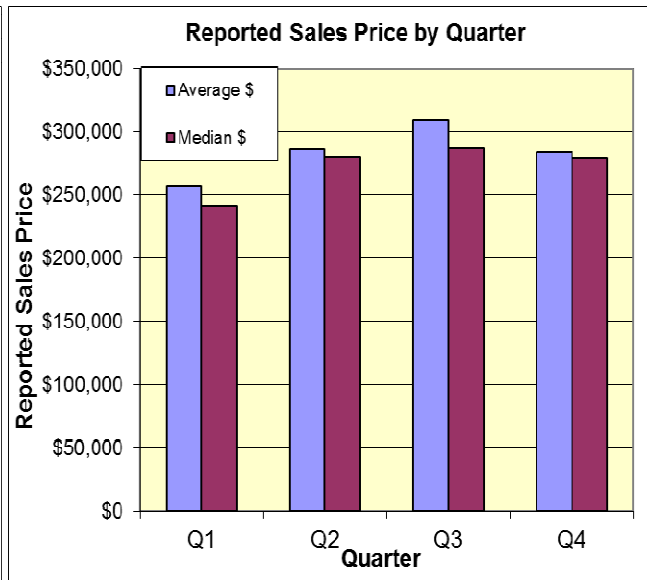

A Look at Sales in Todd Valley

Here we look at properties in Todd Valley, near Foresthill. The past year is in the graph above. The past three years at lower left and the past 7 years, for seasonal variation, is below right. 08/31/2017.