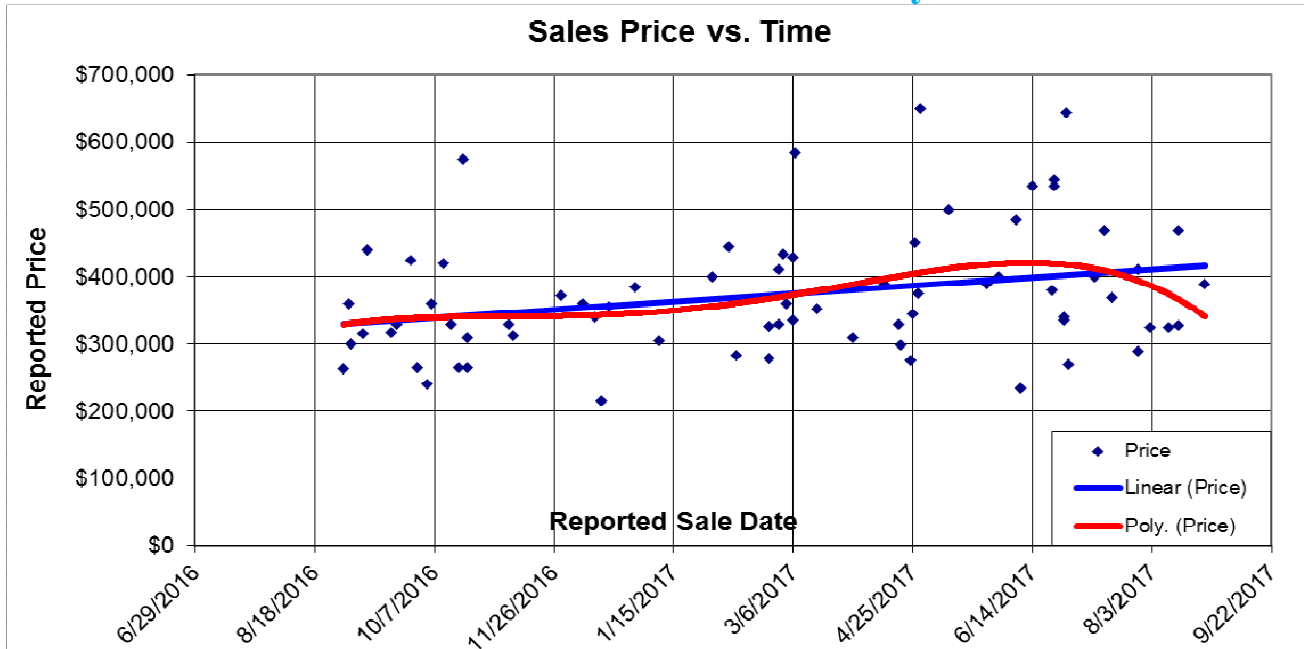

A Look at Sales in Todd Valley

Here we look at properties in Todd Valley, near Foresthill. The past year is in the graph above. The past three years at lower left and the past 7 years, for seasonal variation, is below right. 08/31/2017.