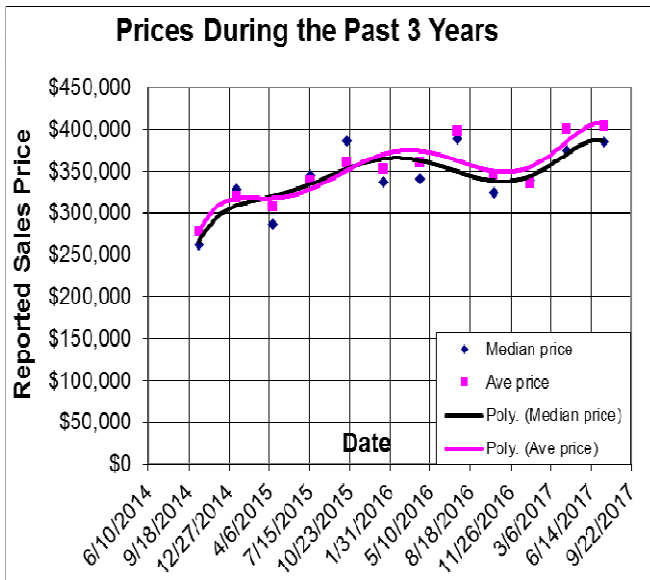

A Look at Sales in Todd Valley

Here we look at properties in Todd Valley, near Foresthill. The past year is in the graph above. The past three years at lower left and the past 7 years, for seasonal variation, is below right. 08/31/2017.