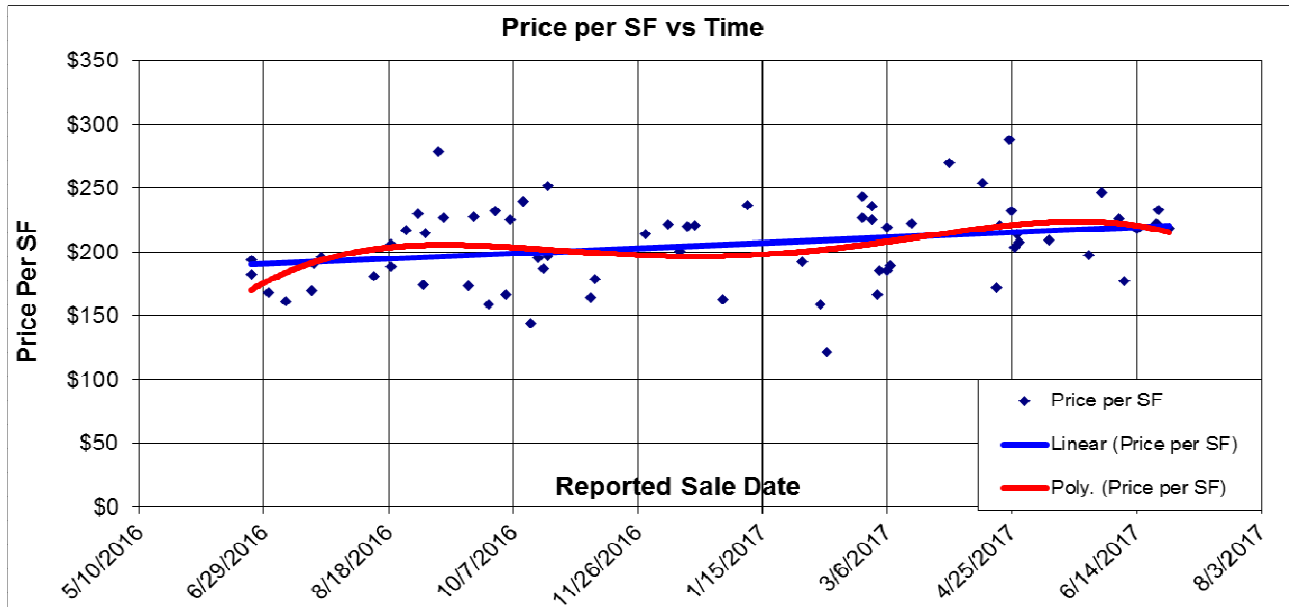

The Past Year in Todd Valley

Here we look at properties in Todd Valley, a subdivision west of Foresthill. The price per SF has shown a slight increase. At below left we compare sales price and the number of sales and at below right we have the inventory analysis. 06/29/2017.