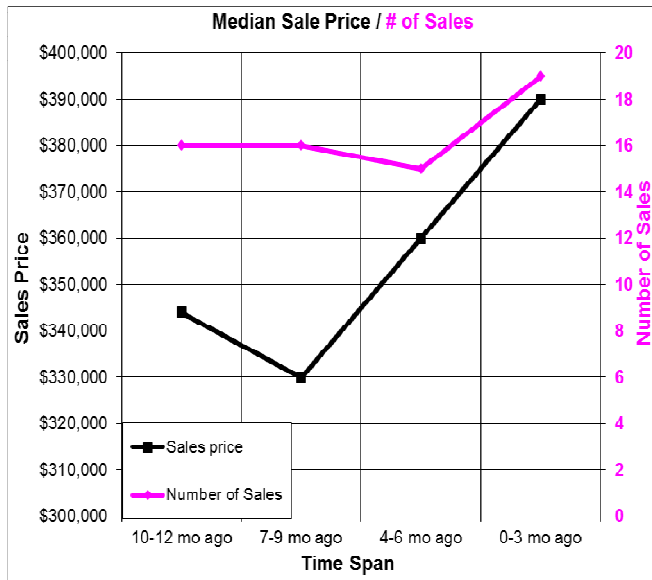

The Past Year in Todd Valley

Here we look at properties in Todd Valley, a subdivision west of Foresthill. The price per SF has shown a slight increase. At below left we compare sales price and the number of sales and at below right we have the inventory analysis. 06/29/2017.