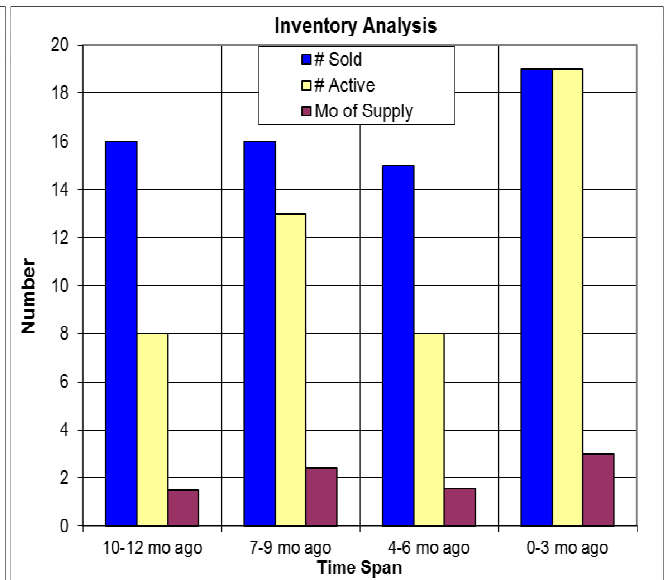

The Past Year in Todd Valley

Here we look at properties in Todd Valley, a subdivision west of Foresthill. The price per SF has shown a slight increase. At below left we compare sales price and the number of sales and at below right we have the inventory analysis. 06/29/2017.