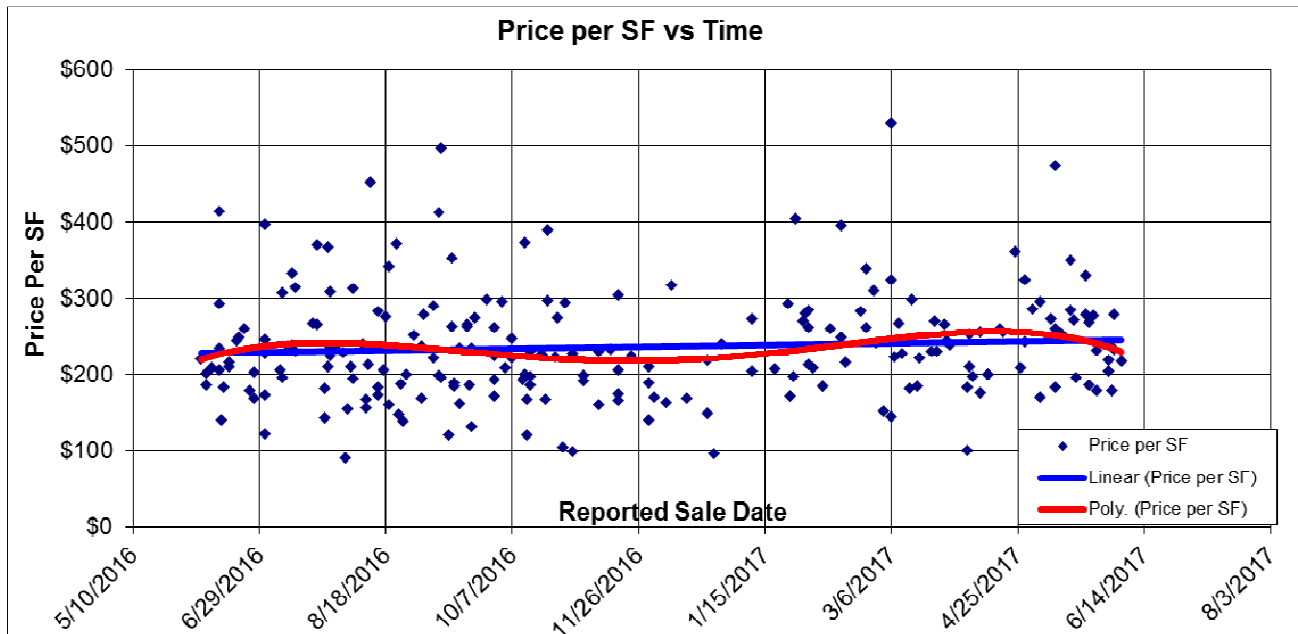

The Past Year in Area 1

Here we look at properties in Area 1, which is Nevada City, Washington, North San Juan and Cascade Shores. The price per SF has shown a slight increase. At below left we compare sales price and the number of sales and at below right we have the inventory analysis. 06/07/2017.