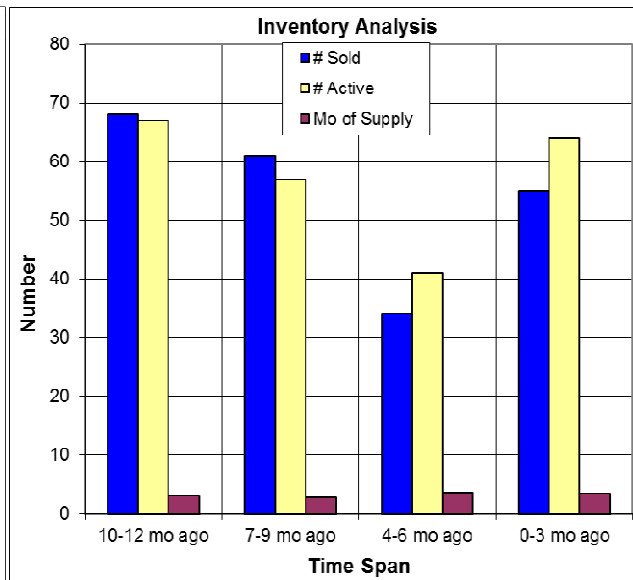

The Past Year in Area 1

Here we look at properties in Area 1, which is Nevada City, Washington, North San Juan and Cascade Shores. The price per SF has shown a slight increase. At below left we compare sales price and the number of sales and at below right we have the inventory analysis. 06/07/2017.