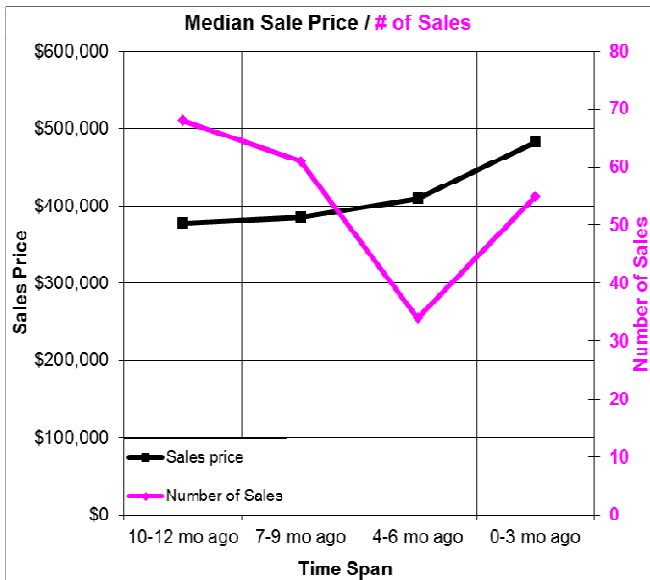

The Past Year in Area 1

Here we look at properties in Area 1, which is Nevada City, Washington, North San Juan and Cascade Shores. The price per SF has shown a slight increase. At below left we compare sales price and the number of sales and at below right we have the inventory analysis. 06/07/2017.