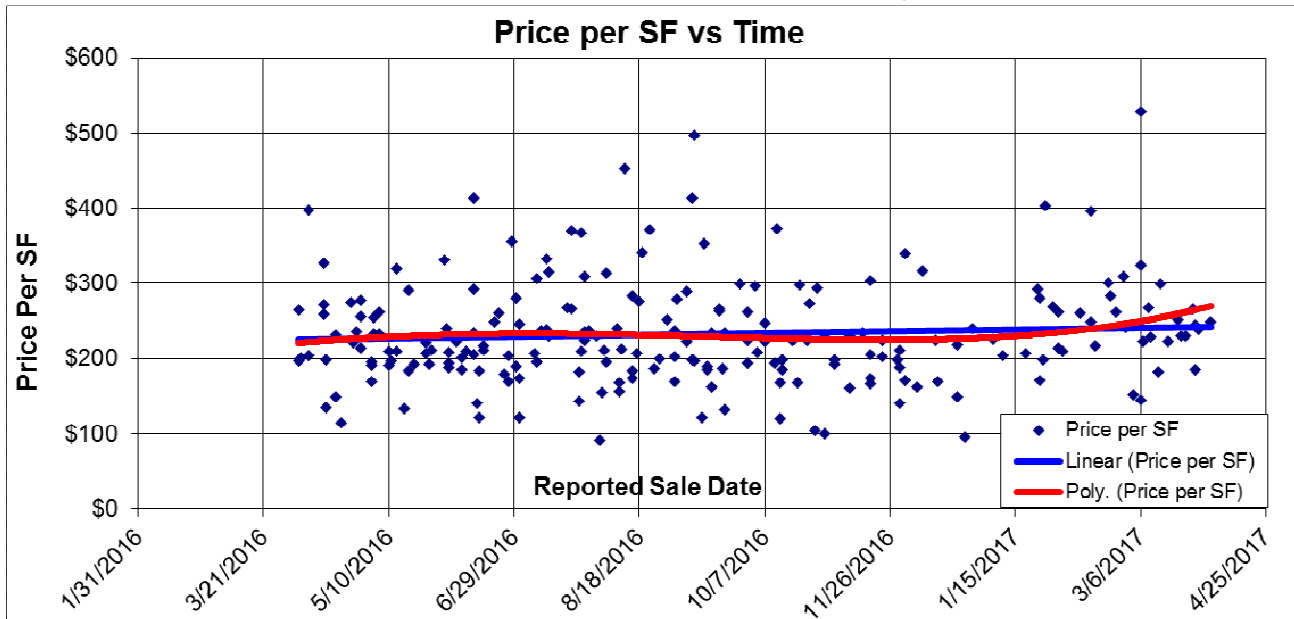

The Past Year in Nevada City

Here we look at properties in Nevada City. The price per SF has shown a slight increase. At below left we compare sales price and the number of sales and at below right we have the inventory analysis. 04/05/2017.