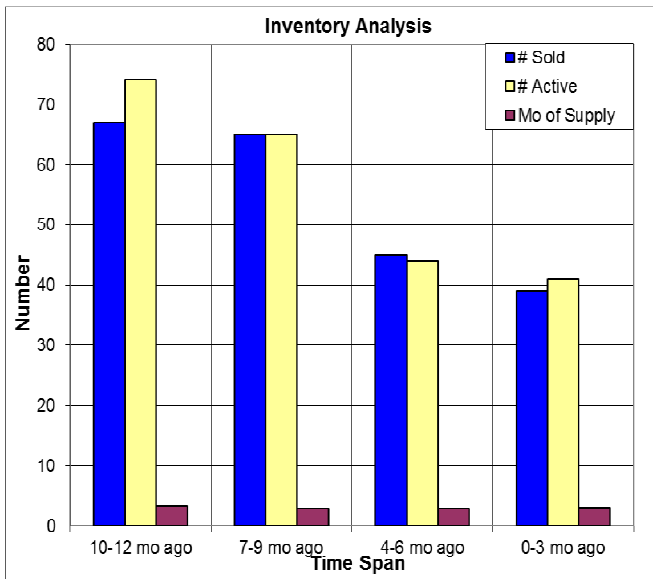

The Past Year in Nevada City

Here we look at properties in Nevada City. The price per SF has shown a slight increase. At below left we compare sales price and the number of sales and at below right we have the inventory analysis. 04/05/2017.