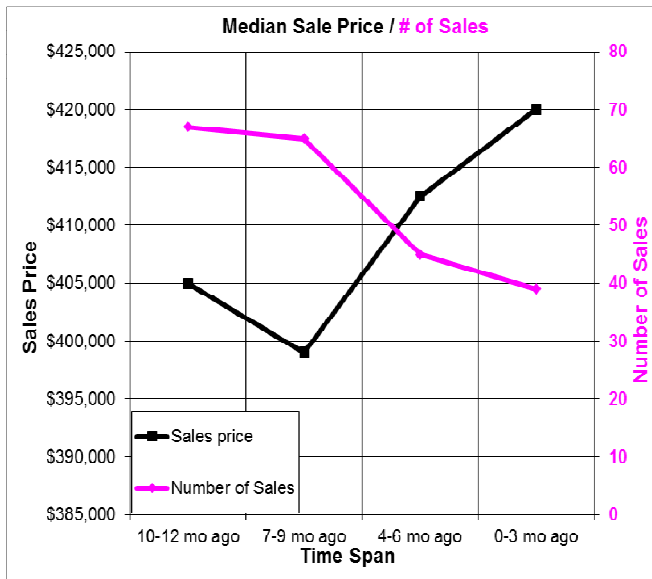

The Past Year in Nevada City

Here we look at properties in Nevada City. The price per SF has shown a slight increase. At below left we compare sales price and the number of sales and at below right we have the inventory analysis. 04/05/2017.