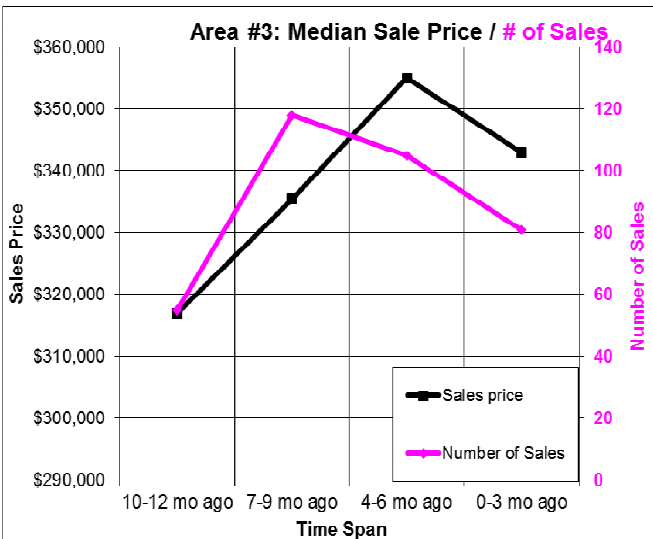

The Past Year in Areas 1 Through 4

Here we look at properties in western Nevada County.

Area 1 is Nevada City, Cascade Shores, Camptonville, High Country/Washington and North San Juan.

Area 2 is Penn Valley, LWW, Big Oak Valley, McCourtney, Rough and Ready, and Smartsville.

Area 3 is Grass Valley, Peardale and Chicago Park.

Area 4 is Alta Sierra, LOP, Big Oak Valley, McCourtney, Smartsville and South County. 02/01/2017.

Don Machholz | Don's Appraisals

Certified Residential Appraiser