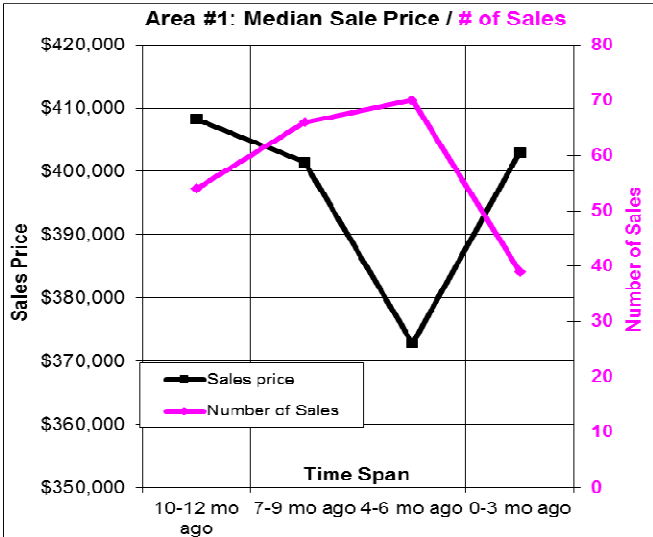

The Past Year in Areas 1 Through 4

Here we look at properties in western Nevada County.

Area 1 is Nevada City, Cascade Shores, Camptonville, High Country/Washington and North San Juan.

Area 2 is Penn Valley, LWW, Big Oak Valley, McCourtney, Rough and Ready, and Smartsville.

Area 3 is Grass Valley, Peardale and Chicago Park.

Area 4 is Alta Sierra, LOP, Big Oak Valley, McCourtney, Smartsville and South County. 02/01/2017.

Don Machholz | Don's Appraisals

Certified Residential Appraiser