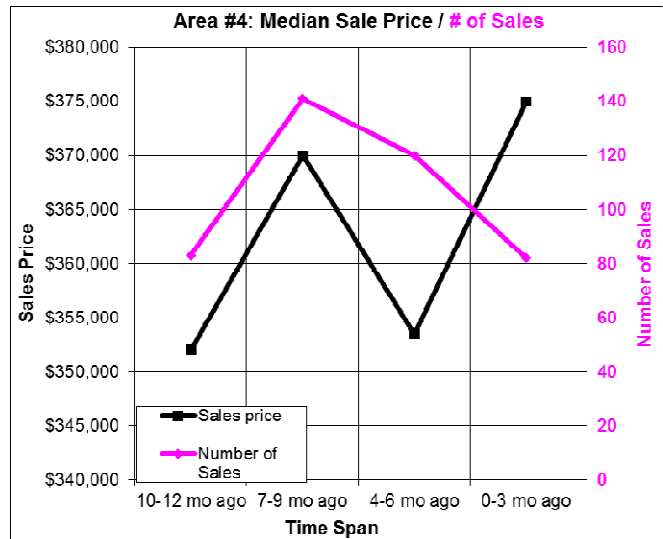

The Past Year in Areas 1 Through 4

Here we look at properties in western Nevada County.

Area 1 is Nevada City, Cascade Shores, Camptonville, High Country/Washington and North San Juan.

Area 2 is Penn Valley, LWW, Big Oak Valley, McCourtney, Rough and Ready, and Smartsville.

Area 3 is Grass Valley, Peardale and Chicago Park.

Area 4 is Alta Sierra, LOP, Big Oak Valley, McCourtney, Smartsville and South County. 02/01/2017.

Don Machholz | Don's Appraisals

Certified Residential Appraiser