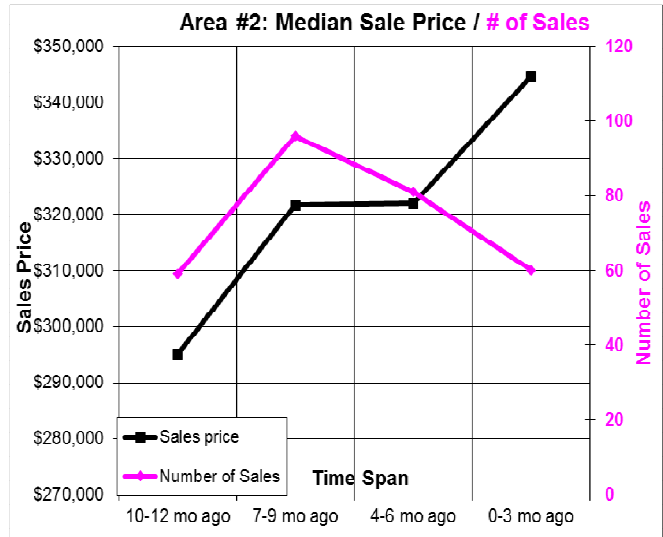

The Past Year in Areas 1 Through 4

Here we look at properties in western Nevada County.

Area 1 is Nevada City, Cascade Shores, Camptonville, High Country/Washington and North San Juan.

Area 2 is Penn Valley, LWW, Big Oak Valley, McCourtney, Rough and Ready, and Smartsville.

Area 3 is Grass Valley, Peardale and Chicago Park.

Area 4 is Alta Sierra, LOP, Big Oak Valley, McCourtney, Smartsville and South County. 02/01/2017.

Don Machholz | Don's Appraisals

Certified Residential Appraiser