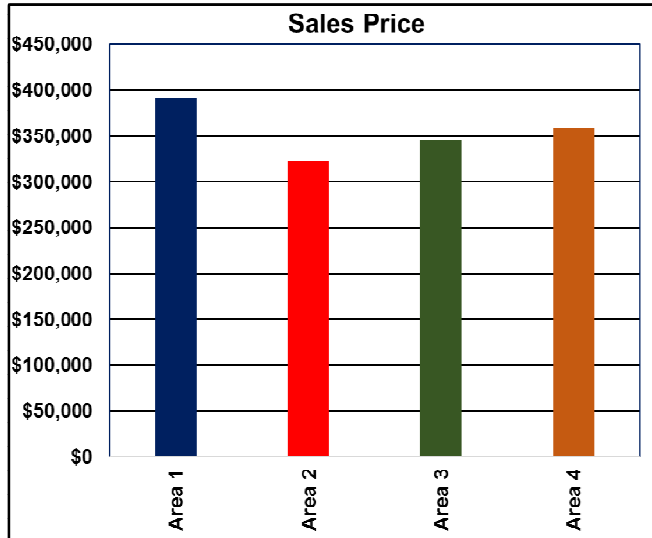

Area 3 is Grass Valley, Peardale and Chicago Park.

Area 4 is Alta Sierra, LOP, Big Oak Valley, McCourtney, Smartsville and South county. 01/04/2017.

Don Machholz | Don's Appraisals

Certified Residential Appraiser