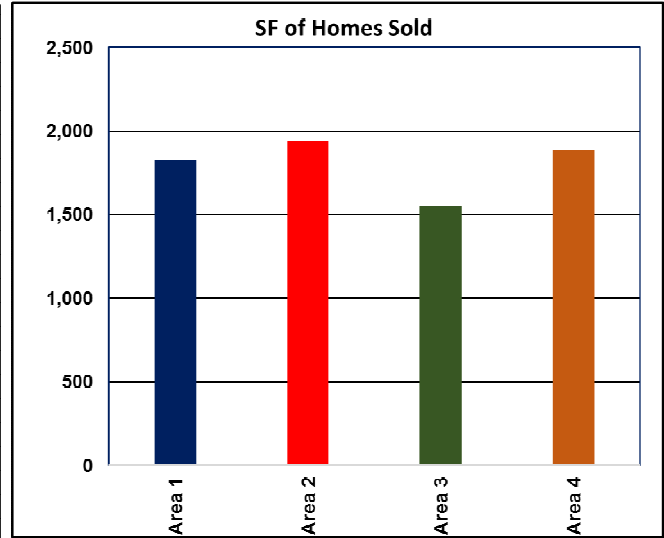

The Past Year in Nevada County Neighborhoods

Here we look at properties in western Nevada County.

Area 1 is Nevada City, Cascade Shores, Camptonville, High Country/Washington and North San Juan.

Area 2 is Penn Valley, LWW, Big Oak Valley, McCourtney, Rough and Ready, and Smartsville.

Area 3 is Grass Valley, Peardale and Chicago Park.

Area 4 is Alta Sierra, LOP, Big Oak Valley, McCourtney, Smartsville and South county. 01/04/2017.

Don Machholz | Don's Appraisals

Certified Residential Appraiser