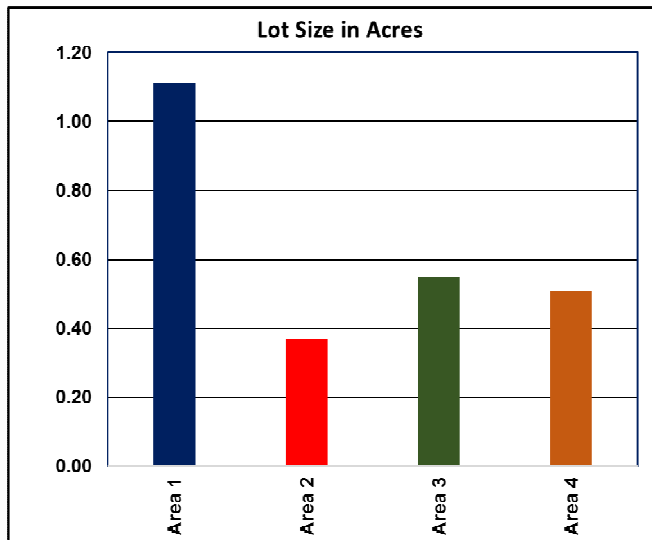

The Past Year in Nevada County Neighborhoods

Here we look at properties in western Nevada County.

Area 1 is Nevada City, Cascade Shores, Camptonville, High Country/Washington and North San Juan.

Area 2 is Penn Valley, LWW, Big Oak Valley, McCourtney, Rough and Ready, and Smartsville.

Area 3 is Grass Valley, Peardale and Chicago Park.

Area 4 is Alta Sierra, LOP, Big Oak Valley, McCourtney, Smartsville and South county. 01/04/2017.

Don Machholz | Don's Appraisals

Certified Residential Appraiser