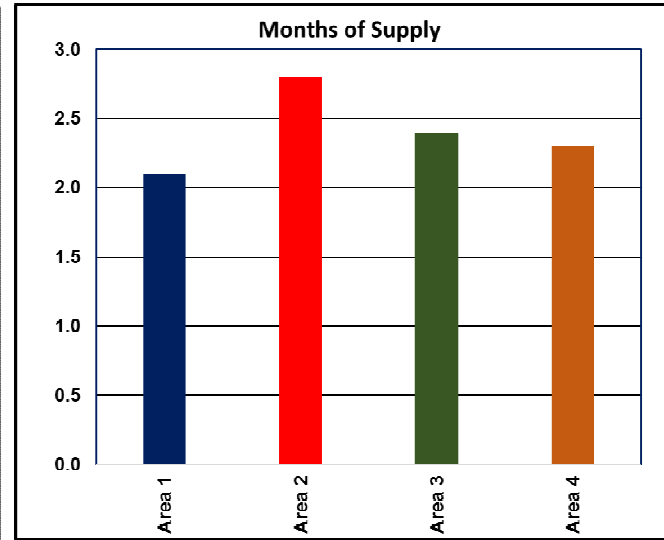

The Past Year in Nevada County Neighborhoods

Here we look at properties in western Nevada County.

Area 1 is Nevada City, Cascade Shores, Camptonville, High Country/Washington and North San Juan.

Area 2 is Penn Valley, LWW, Big Oak Valley, McCourtney, Rough and Ready, and Smartsville.

Area 3 is Grass Valley, Peardale and Chicago Park.

Area 4 is Alta Sierra, LOP, Big Oak Valley, McCourtney, Smartsville and South county. 01/04/2017.

Don Machholz | Don's Appraisals

Certified Residential Appraiser

List price appraisals to help set/reset price of house for about $275

Other types of appraisals also available

Office: 530.320.8204

Email: donthepraiser@aol.com

Website: donsappraisals.com

Go to my web site for past issues of these handouts