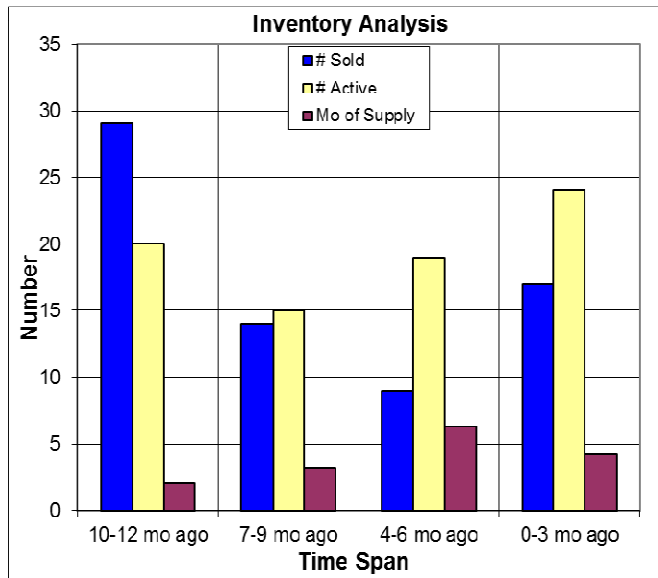

The Past Year in Penn Valley

Here we look at properties in Penn Valley, not including Lake Wildwood. The price per SF has increased a bit as have the overall prices. At below left we compare the sales price with the number of sales. At below right we look at the number of sales, listings and the inventory. 07/27/2016.