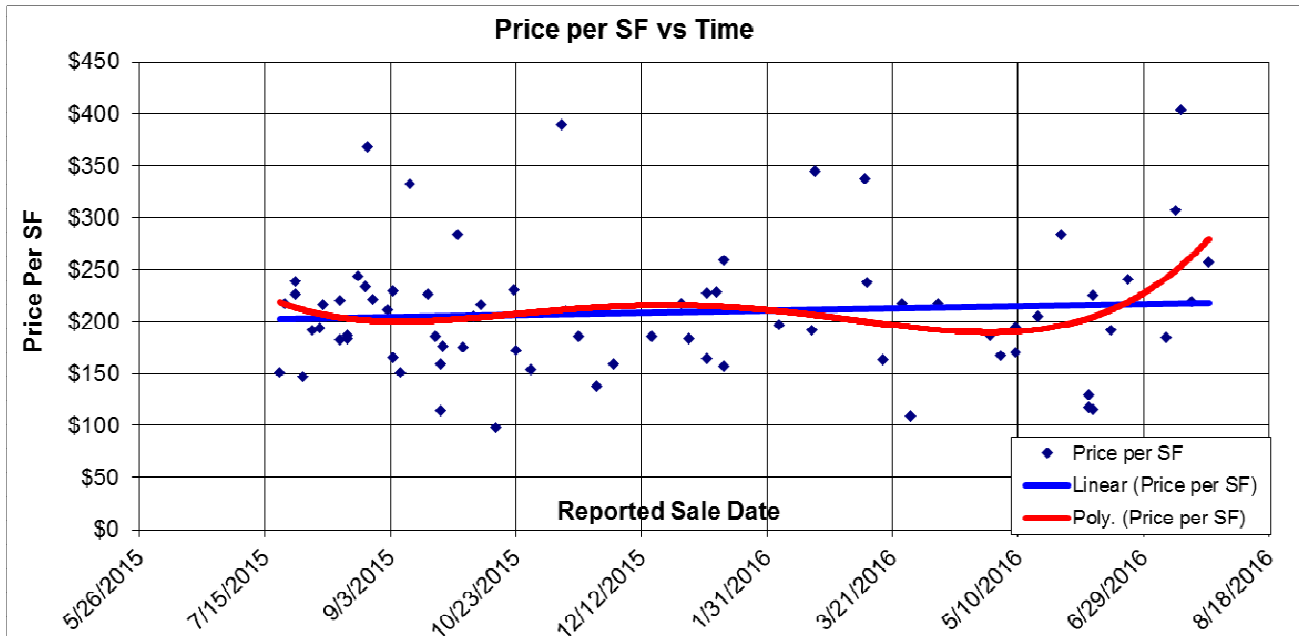

The Past Year in Penn Valley

Here we look at properties in Penn Valley, not including Lake Wildwood. The price per SF has increased a bit as have the overall prices. At below left we compare the sales price with the number of sales. At below right we look at the number of sales, listings and the inventory. 07/27/2016.