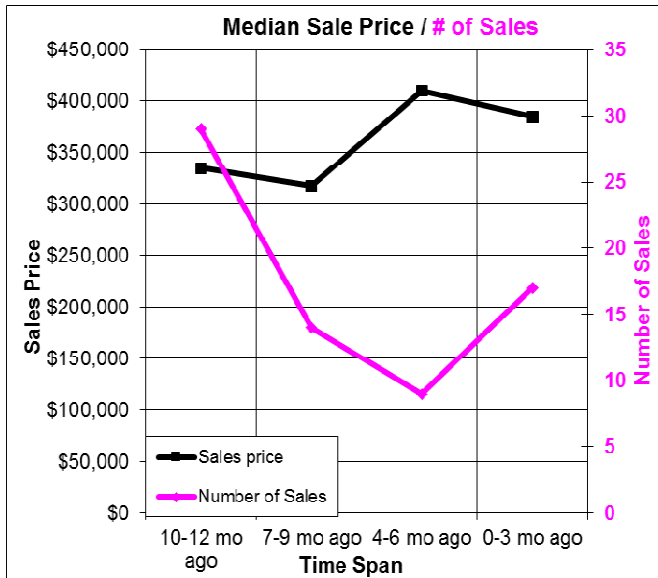

The Past Year in Penn Valley

Here we look at properties in Penn Valley, not including Lake Wildwood. The price per SF has increased a bit as have the overall prices. At below left we compare the sales price with the number of sales. At below right we look at the number of sales, listings and the inventory. 07/27/2016.