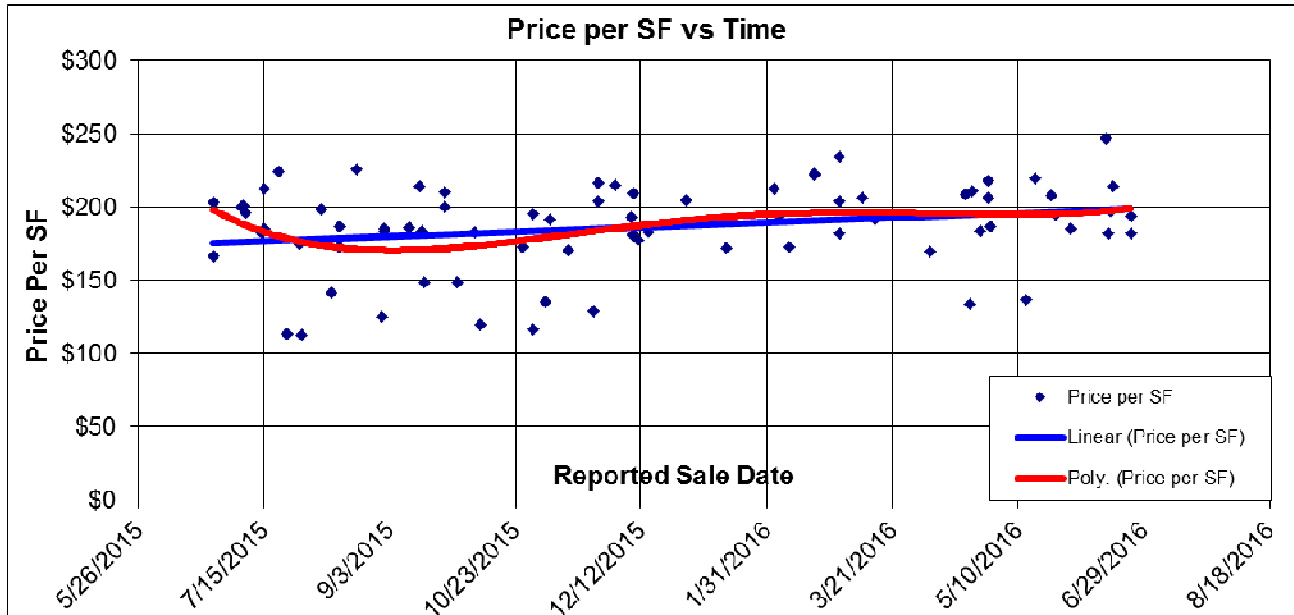

The Past Year in Todd Valley

Here we look at properties in Todd Valley, a subdivision west of Foresthill. The price per SF has been level for the past 6 months. The percent of REOs has decreased recently. At below left we compare sales price and the number of sales and at below right we have the inventory analysis. 06/30/2016.