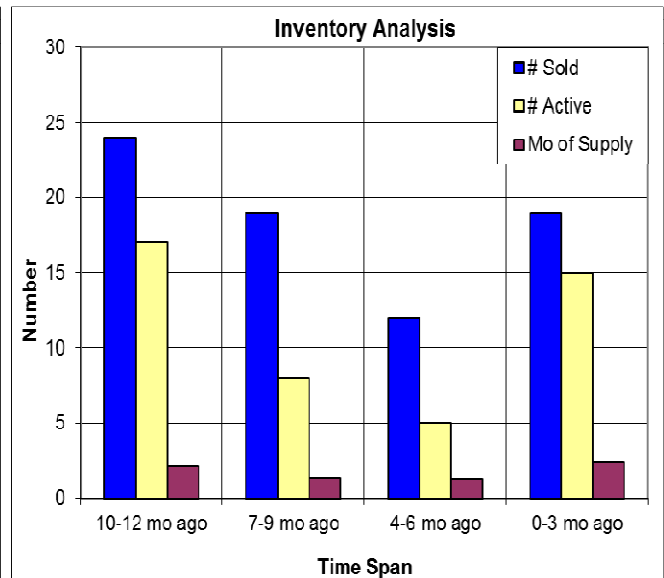

The Past Year in Todd Valley

Here we look at properties in Todd Valley, a subdivision west of Foresthill. The price per SF has been level for the past 6 months. The percent of REOs has decreased recently. At below left we compare sales price and the number of sales and at below right we have the inventory analysis. 06/30/2016.