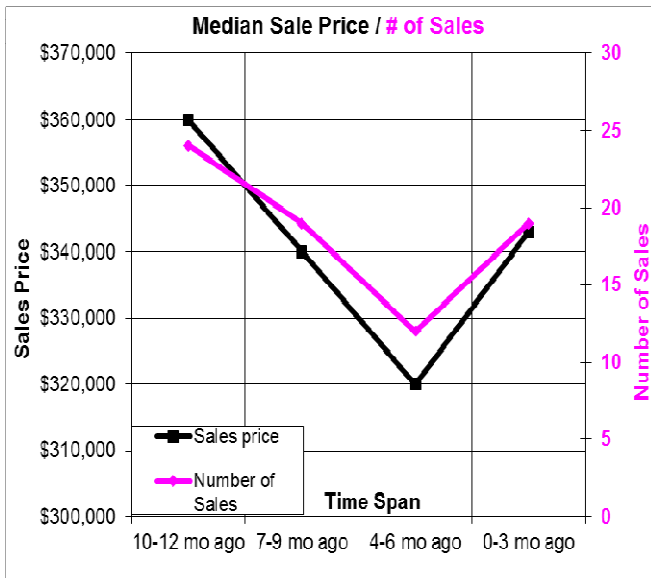

The Past Year in Todd Valley

Here we look at properties in Todd Valley, a subdivision west of Foresthill. The price per SF has been level for the past 6 months. The percent of REOs has decreased recently. At below left we compare sales price and the number of sales and at below right we have the inventory analysis. 06/30/2016.