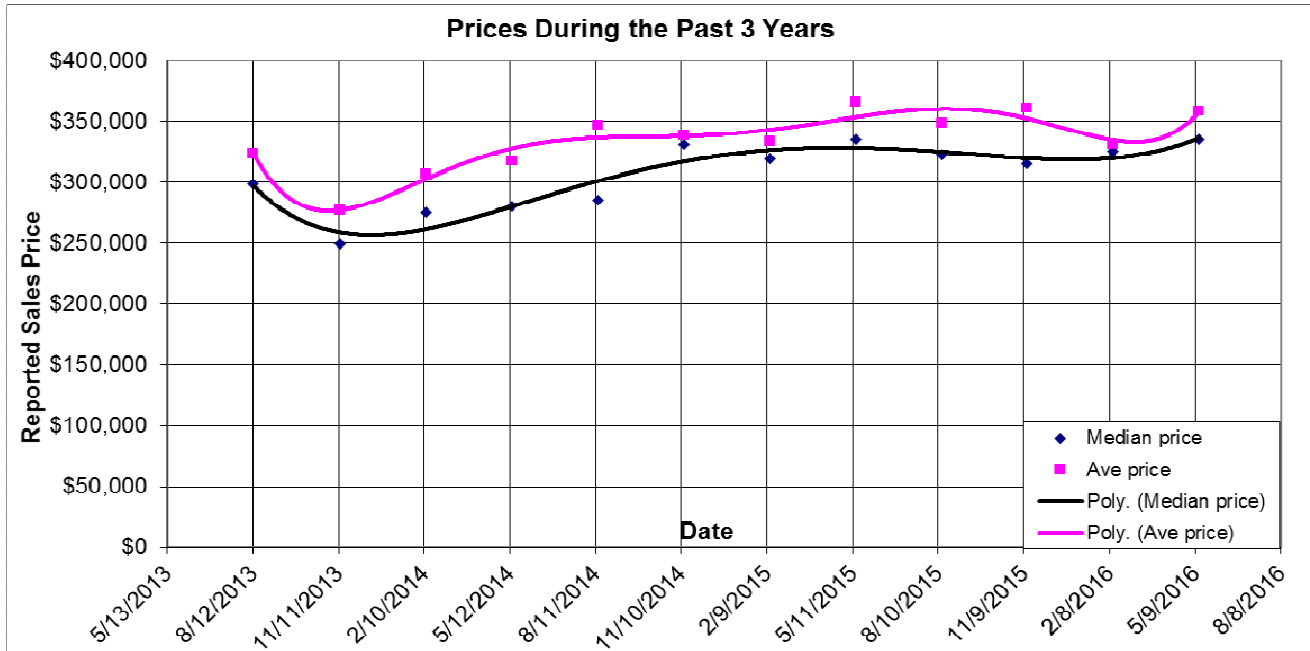

The Past Three Years in the Grass Valley Area

Here we look at properties in the Grass Valley area over the past three years. The overall prices are shown above and the number of sales is shown below. 06/29/2016.